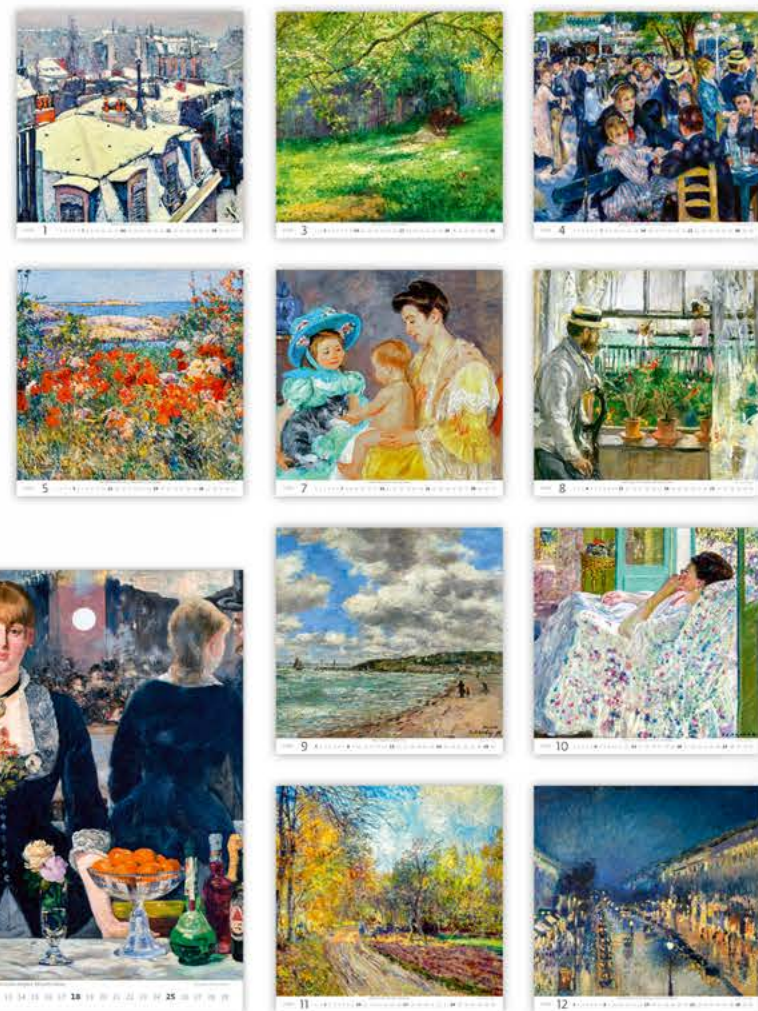

2024
Impressionism

REKLÁMFELÜLET: 30 x 7 CM